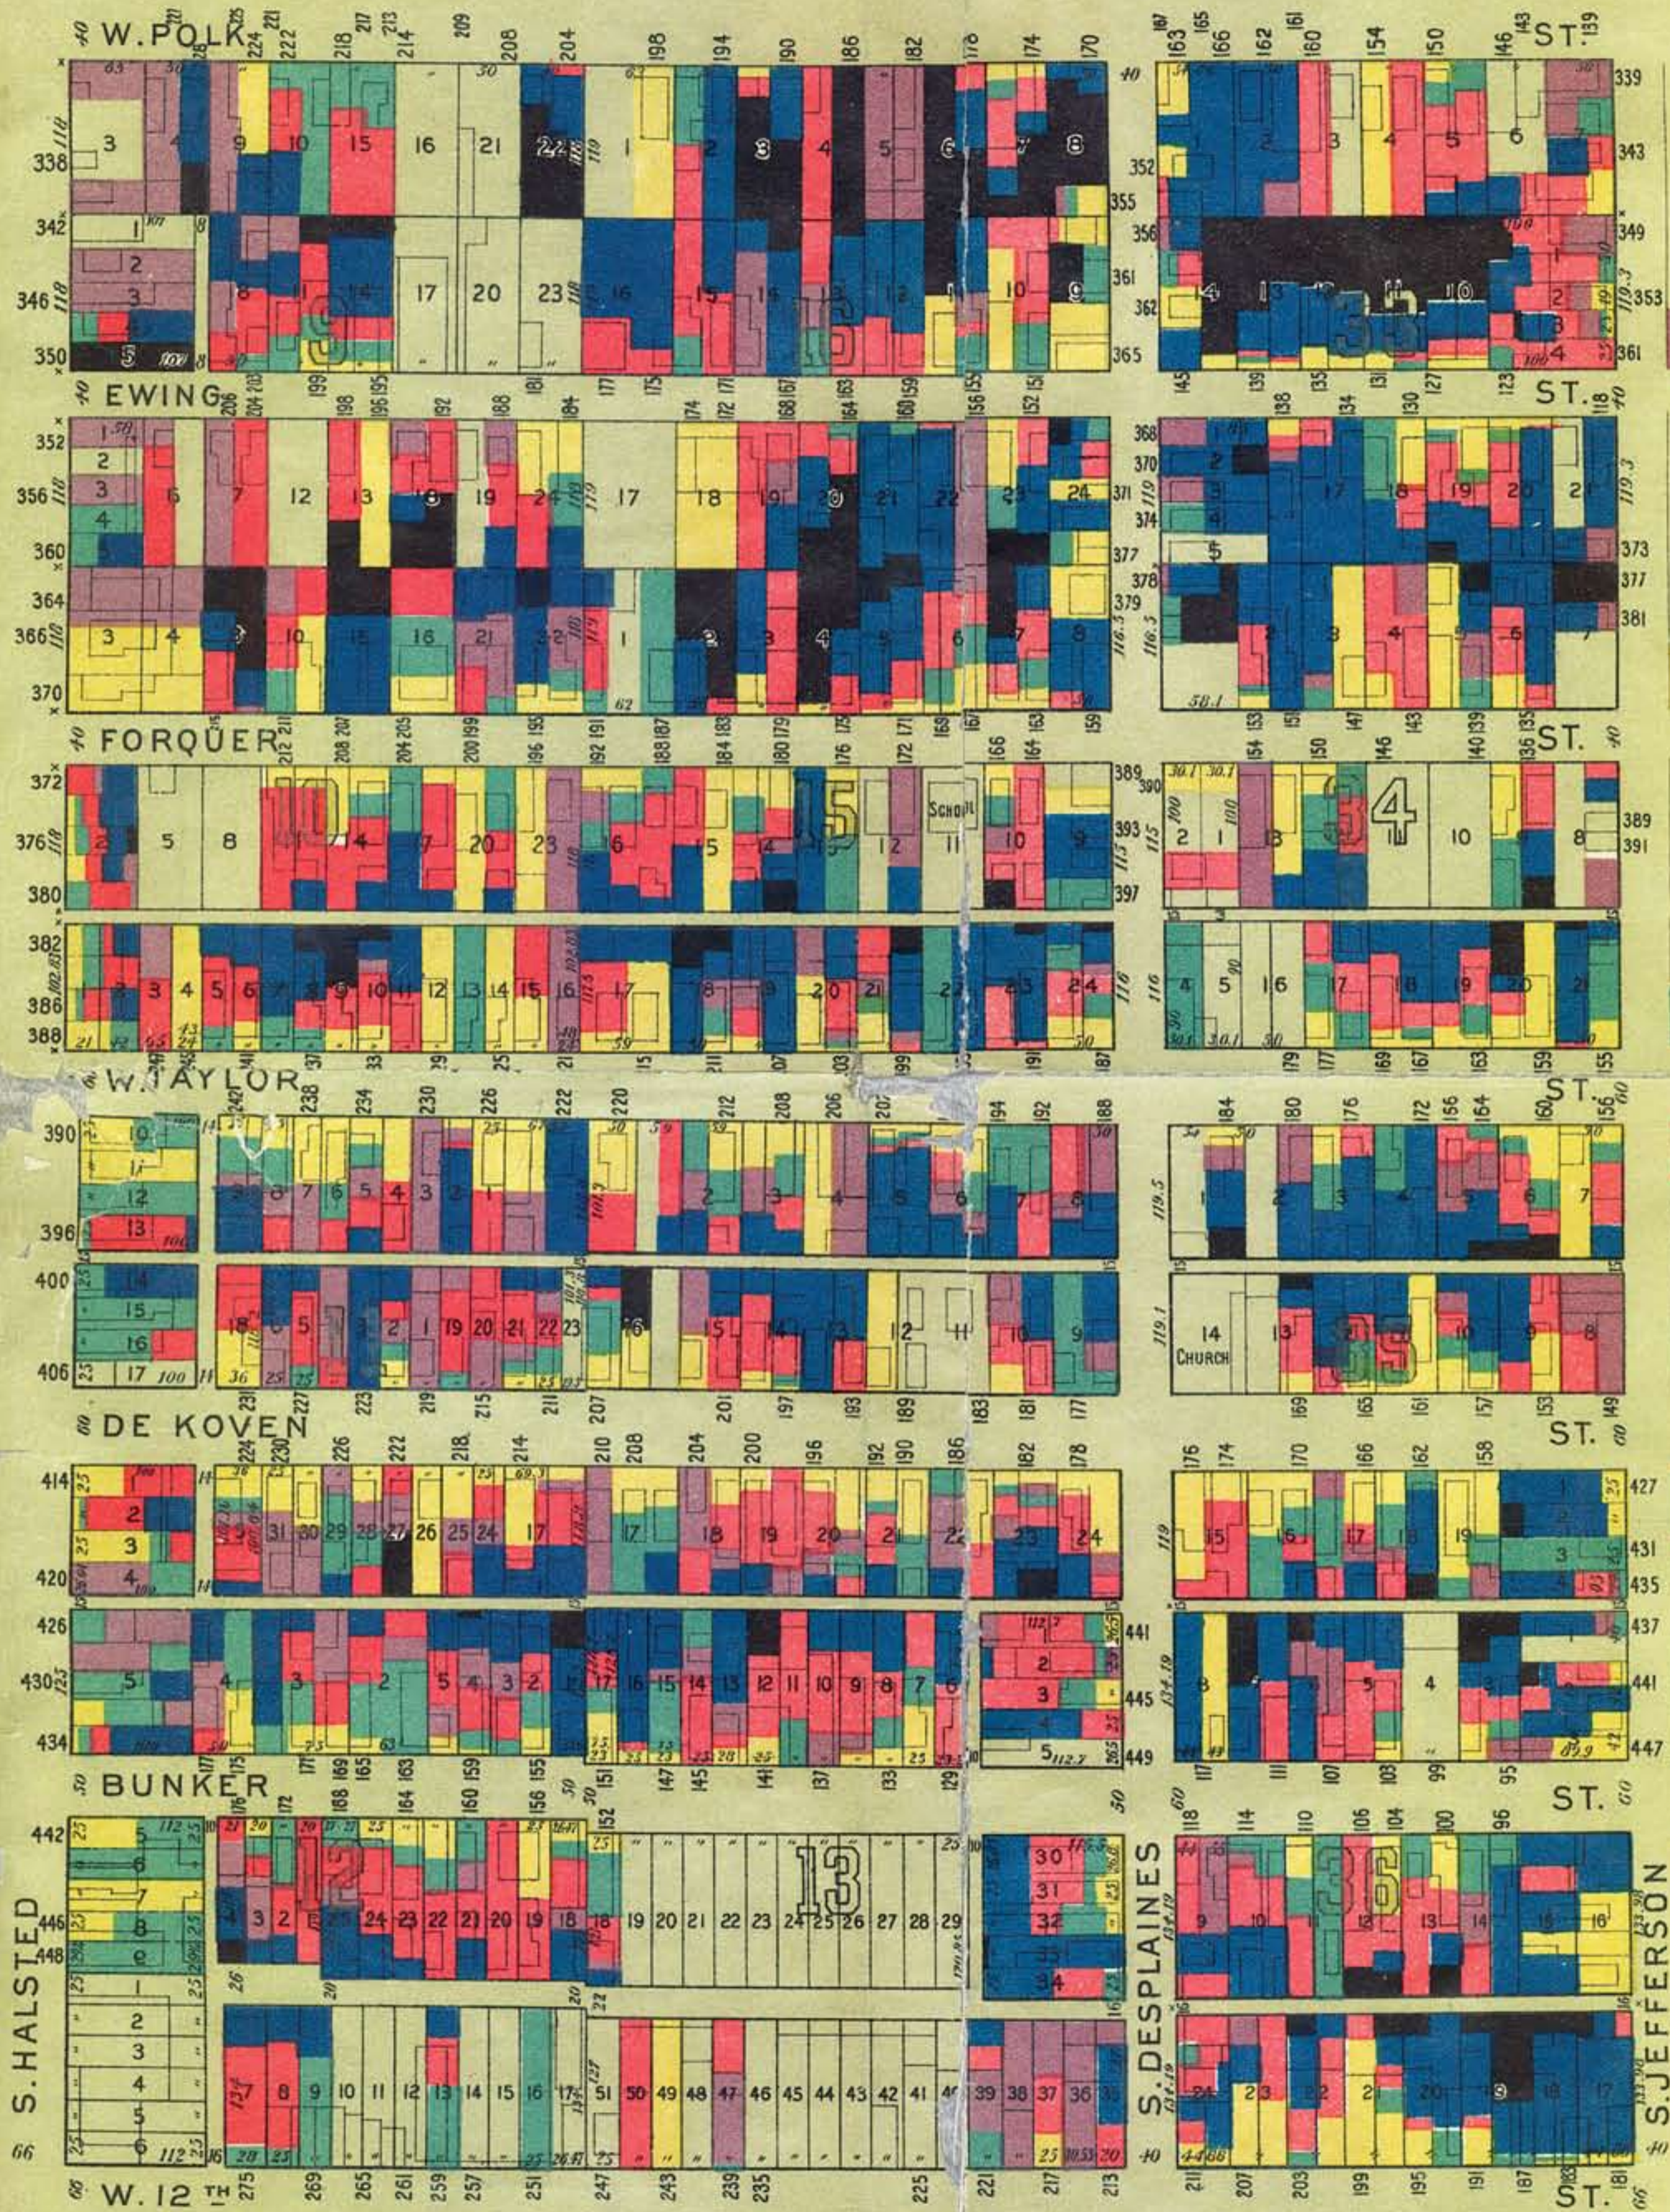

(NORTH)

WAGE MAP No.1,-POLK STREET TO TWELFTH,
HALSTED STREET TO JEFFERSON, CHICAGO.

THESE FIGURES REPRESENT THE TOTAL EARNINGS PER WEEK OF A FAMILY.